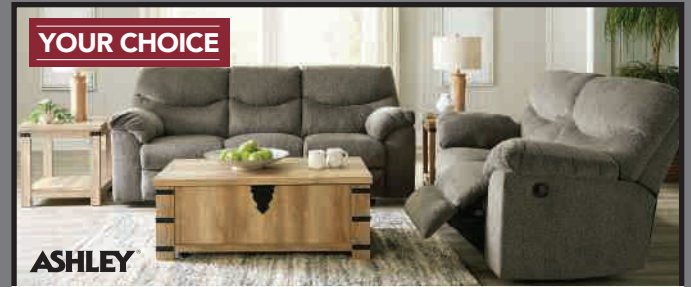

HURRY FOR
BEST SELECTION

ASHLEY
2 PIECE SECTIONAL WITH CHAISE

NOW \$999

YOUR CHOICE

ASHLEY

RECLINING SOFA OR LOVESEAT

NOW \$699

MAJOR DISCOUNT FURNITURE